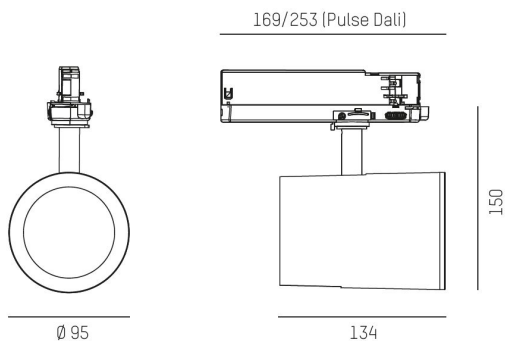

Vridbar: 350°

Ställbar: 90°

Styrning: On/Off

Montage: 3-fasskena

MOLTO LUCE®

CARDI
A Sonepar Company

Printed from www.cardi.se