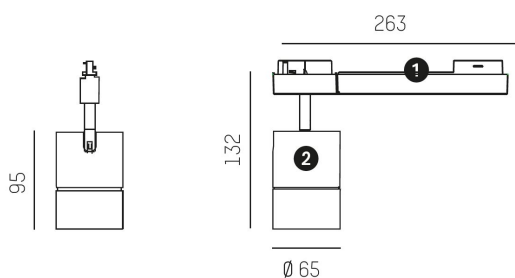

Mått: Ø65x95mm

MOLTO LUCE®

CARDI
A Sonepar Company

Artiklar (288 st) visar 1-25

Modell	Produktnamn	Material	Effekt	Ljusflöde	Styrning
676-003000124110	DASH DC VOLARE 940 20°	Aluminium	16W	1580lm	On/Off
676-00300012411Z	DASH DC VOLARE 940 20°	Aluminium	16W	1580lm	ZigBee
676-003000124140	DASH DC VOLARE 940 20°	Aluminium	16W	1580lm	On/Off
676-00300012414Z	DASH DC VOLARE 940 20°	Aluminium	16W	1580lm	ZigBee
676-003000124150	DASH DC VOLARE 940 20°	Aluminium	16W	1580lm	On/Off
676-00300012415Z	DASH DC VOLARE 940 20°	Aluminium	16W	1580lm	ZigBee
676-003000124160	DASH DC VOLARE 940 20°	Aluminium	16W	1580lm	On/Off
676-00300012416Z	DASH DC VOLARE 940 20°	Aluminium	16W	1580lm	ZigBee
676-003000124410	DASH DC VOLARE 940 20°	Aluminium	16W	1580lm	On/Off
676-00300012441Z	DASH DC VOLARE 940 20°	Aluminium	16W	1580lm	ZigBee
676-003000124440	DASH DC VOLARE 940 20°	Aluminium	16W	1580lm	On/Off
676-00300012444Z	DASH DC VOLARE 940 20°	Aluminium	16W	1580lm	ZigBee
676-003000124450	DASH DC VOLARE 940 20°	Aluminium	16W	1580lm	On/Off
676-00300012445Z	DASH DC VOLARE 940 20°	Aluminium	16W	1580lm	ZigBee
676-003000124460	DASH DC VOLARE 940 20°	Aluminium	16W	1580lm	On/Off
676-00300012446Z	DASH DC VOLARE 940 20°	Aluminium	16W	1580lm	ZigBee
676-003000124510	DASH DC VOLARE 940 20°	Aluminium	16W	1580lm	On/Off
676-00300012451Z	DASH DC VOLARE 940 20°	Aluminium	16W	1580lm	ZigBee
676-003000124540	DASH DC VOLARE 940 20°	Aluminium	16W	1580lm	On/Off
676-00300012454Z	DASH DC VOLARE 940 20°	Aluminium	16W	1580lm	ZigBee
676-003000124550	DASH DC VOLARE 940 20°	Aluminium	16W	1580lm	On/Off
676-00300012455Z	DASH DC VOLARE 940 20°	Aluminium	16W	1580lm	ZigBee
676-003000124560	DASH DC VOLARE 940 20°	Aluminium	16W	1580lm	On/Off
676-00300012456Z	DASH DC VOLARE 940 20°	Aluminium	16W	1580lm	ZigBee
676-003000124610	DASH DC VOLARE 940 20°	Aluminium	16W	1580lm	On/Off