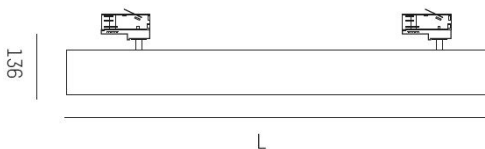

Styrning: On/Off / 1-10V / DALI

Mått: 60x90x1156mm

MOLTO LUCE®

CARDI
A Sonepar Company

Artiklar (36 st) visar 1-25

Modell	Produktnamn	Material	Effekt	Ljusflöde	Styrning
528-83105MP	LOG OUT TRACK 840 1156 VIT MP	Aluminium	27W	2140lm	On/Off
528-83105MPAD	LOG OUT TRACK 840 1156 VIT MP 1-10V	Aluminium	27W	2140lm	1-10V
528-83105MPPDD	LOG OUT TRACK 840 1156 VIT MP DALI	Aluminium	27W	2140lm	DALI
528-83105PM	LOG OUT TRACK 840 1156 VIT OPAL	Aluminium	27W	2450lm	On/Off
528-83105PMAD	LOG OUT TRACK 840 1156 VIT OPAL 1-10V	Aluminium	27W	2450lm	1-10V
528-83105PMPDD	LOG OUT TRACK 840 1156 VIT OPAL DALI	Aluminium	27W	2450lm	DALI
528-83106MP	LOG OUT TRACK 840 1156 SVART MP	Aluminium	27W	2140lm	On/Off
528-83106MPAD	LOG OUT TRACK 840 1156 SVART MP 1-10V	Aluminium	27W	2140lm	1-10V
528-83106MPPDD	LOG OUT TRACK 840 1156 SVART MP DALI	Aluminium	27W	2140lm	DALI
528-83106PM	LOG OUT TRACK 840 1156 SVART OPAL	Aluminium	27W	2450lm	On/Off
528-83106PMAD	LOG OUT TRACK 840 1156 SVART OPAL 1-10V	Aluminium	27W	2450lm	1-10V
528-83106PMPDD	LOG OUT TRACK 840 1156 SVART OPAL DALI	Aluminium	27W	2450lm	DALI
528-83108MP	LOG OUT TRACK 840 1156 ALU MP	Aluminium	27W	2140lm	On/Off
528-83108MPAD	LOG OUT TRACK 840 1156 ALU MP 1-10V	Aluminium	27W	2140lm	1-10V
528-83108MPPDD	LOG OUT TRACK 840 1156 ALU MP DALI	Aluminium	27W	2140lm	DALI
528-83108PM	LOG OUT TRACK 840 1156 ALU OPAL	Aluminium	27W	2450lm	On/Off
528-83108PMAD	LOG OUT TRACK 840 1156 ALU OPAL 1-10V	Aluminium	27W	2450lm	1-10V
528-83108PMPDD	LOG OUT TRACK 840 1156 ALU OPAL DALI	Aluminium	27W	2450lm	DALI
528-8395MP	LOG OUT TRACK 830 1156 VIT MP	Aluminium	27W	2030lm	On/Off
528-8395MPAD	LOG OUT TRACK 830 1156 VIT MP 1-10V	Aluminium	27W	2030lm	1-10V
528-8395MPPDD	LOG OUT TRACK 830 1156 VIT MP DALI	Aluminium	27W	2030lm	DALI
528-8395PM	LOG OUT TRACK 830 1156 VIT OPAL	Aluminium	27W	2320lm	On/Off
528-8395PMAD	LOG OUT TRACK 830 1156 VIT OPAL 1-10V	Aluminium	27W	2320lm	1-10V
528-8395PMPDD	LOG OUT TRACK 830 1156 VIT OPAL DALI	Aluminium	27W	2320lm	DALI
528-8396MP	LOG OUT TRACK 830 1156 SVART MP	Aluminium	27W	2030lm	On/Off