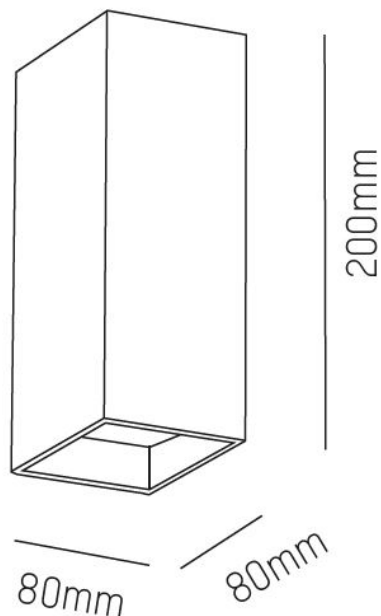

MOLTO LUCE®

CARDI
A Sonepar Company

Printed from www.cardi.se